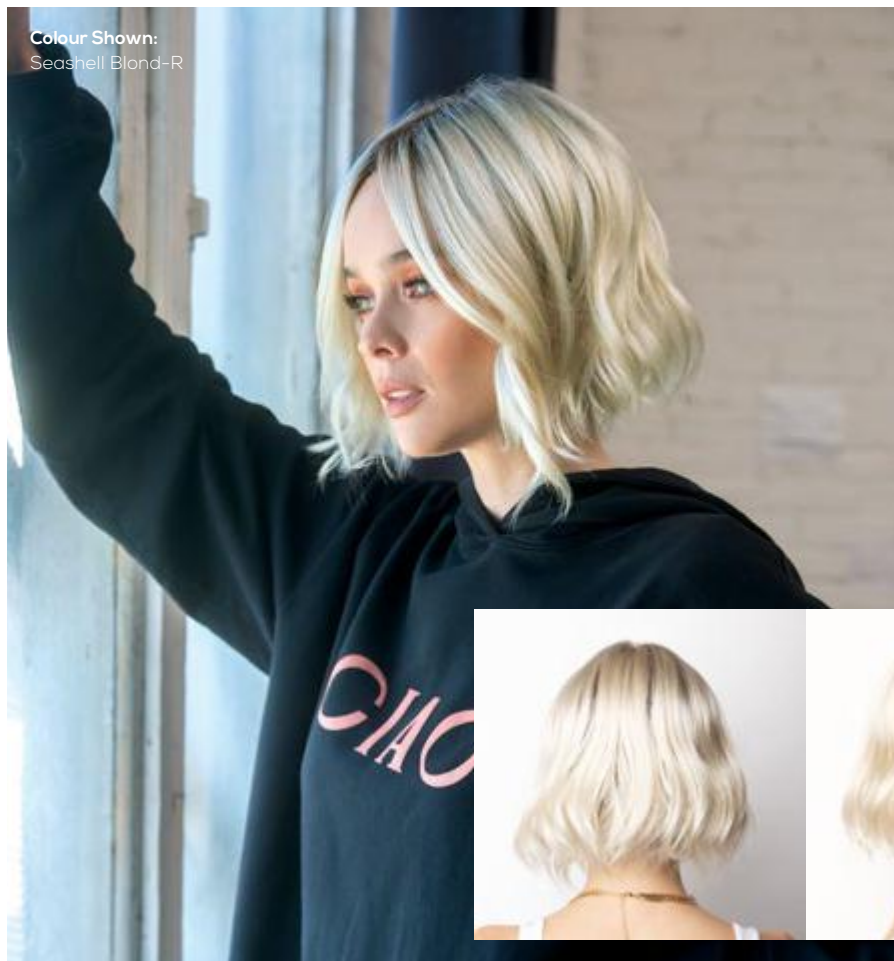

Colour Shown:
Seashell Blond-R

LACE PARTING, LACE FRONT

TARA

SPECIFICATION

Cap Construction
Lace Parting, Lace Front

Weight	Fringe	Crown	Nape
89g	9.8" (25 cm)	9" (23 cm)	1.9" (5 cm)

AVAILABLE COLOURS

- **Brunettes**
  Dark Chocolate
  Ginger Brown
- **Hybrant Brunettes**
  Honey Brown-R
  Marble Brown-R
  Maple Frost
- **LR Brunettes**
  Milk Tea-LR
  Honey Brown-R
- **Blonds**
  Ice Blond
  Spring Honey-T
- **Hybrant Blonde**
  Champagne-R
  Seashell Blond-R
  Desert Sand-R
  Mochaccino-R
  Creamy Toffee-R
  Rose Gold-R
- **Hybrant Reds**
  Shaded Amber
- **Melted Tones:**
  Melted Marshmallow
- **Hybrant Grays:**
  Moonstone
  Silverstone-R