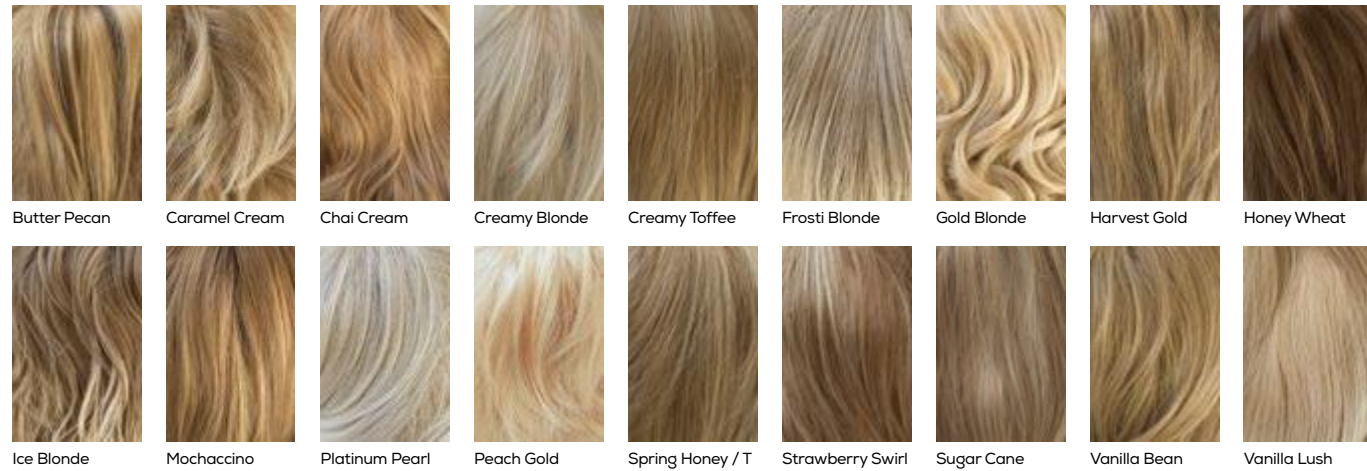

- Ginger Brown
- Medium Brown

Hybrant Blondes

- Creamy Toffee-R
- Nutmeg-F

Hybrant Brunettes

- Marble Brown-R

Greys

- Silverstone
- 60

Blondes

Colour Shown:
Iced Mocha-R

*Whilst stocks last

COLOUR CHART

Please note: Not all styles come in all colours, please refer to the individual style page for a list of available colours.

Hybrant Colours: have a 1-2cm soft dark root to give the natural appearance of hair growth.

LR (Long Rooted) Colours: have a darker longer root of approximately 4-5cm, giving an ombré effect.

BLONDES

HYBRANT BLONDES

PASTELS

LR BLONDES

MELTED TONES

GREYS

COLOUR REPRESENTATION

For a true representation of colour, using a colour swatch is always recommended

BRUNETTES

HYBRANT UNDERLIGHTS

Honeycomb Brown

HYBRANT BRUNETTES

LR BRUNETTES

HYBRANT REDS

HYBRANT GREYS