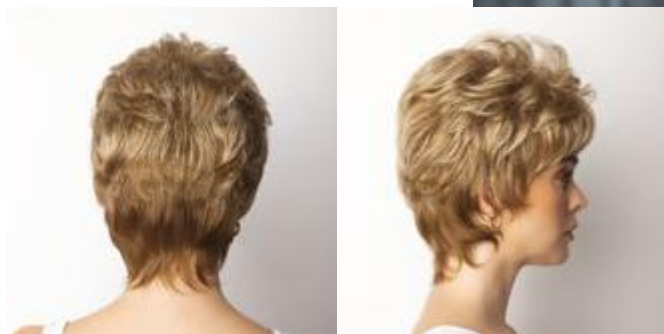

MACHINE WEFTED

JOEY

SPECIFICATION

Cap Construction
Machine Wefted

Weight	Fringe	Crown	Nape
56g	3.75" (9.5cm)	4" (10cm)	3.25" (8cm)

AVAILABLE COLOURS

- Brunettes**
Ginger Brown
Maple Sugar
Marble Brown
Toasted Brown
- Blondes**
Creamy Toffee
Frosti Blonde
Harvest Gold
Spring Honey
Strawberry Swirl
- Greys**
Sandy Silver
Silverstone