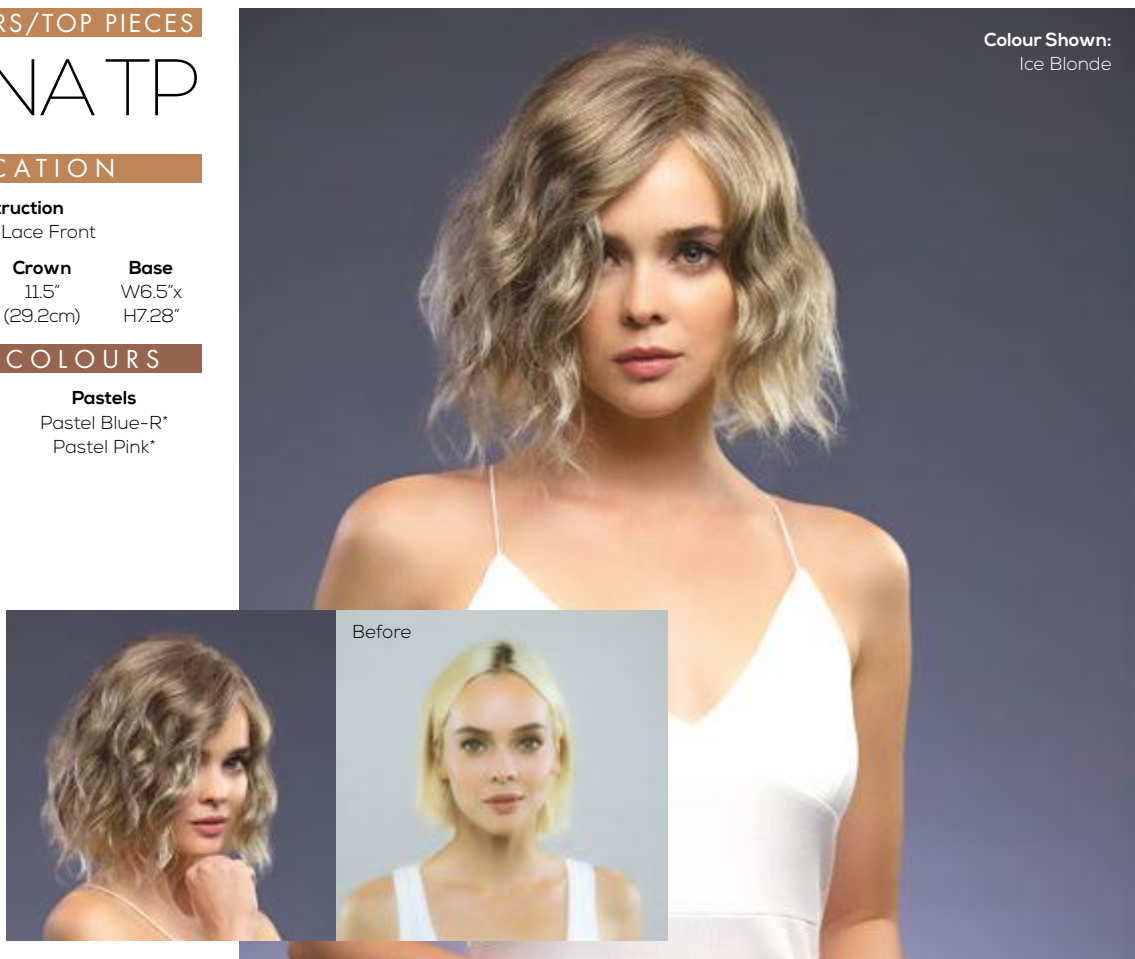

AVAILABLE COLOURS

- **Brunettes**
  Dark Chocolate
  Ginger Brown
  Medium Brown
- **LR Brunettes**
  Marble Brown-LR
- **Blondes**
  Ice Blonde
- **Hybrant Blondes**
  Rose Gold-R
- **LR Blonds**
  Mochaccino-LR
- **Pastels**
  Pastel Blue-R*
  Pastel Pink*

Colour Shown:
Ice Blonde

HAIR ENHANCERS/TOP PIECES

LONG TP

SPECIFICATION

Cap Construction
Machine Wefted

Weight 70g   Hair Length 18" (45.5cm)

AVAILABLE COLOURS

- **Brunettes**
  Dark Chocolate
  Espresso
  Ginger Brown
  Medium Brown
  Maple Sugar*
- **Hybrant Brunettes**
  Coffee Latte-R
  Iced Mocha-R
- **LR Brunettes**
  Marble Brown-LR
- **Blondes**
  Gold Blonde
  Spring Honey
  Harvest Gold*
- **Hybrant Blondes**
  Creamy Toffee-R
  Nutmeg-R*
- **LR Blondes**
  Macadamia-LR
- **Hybrant Reds**
  Almond Spice-R