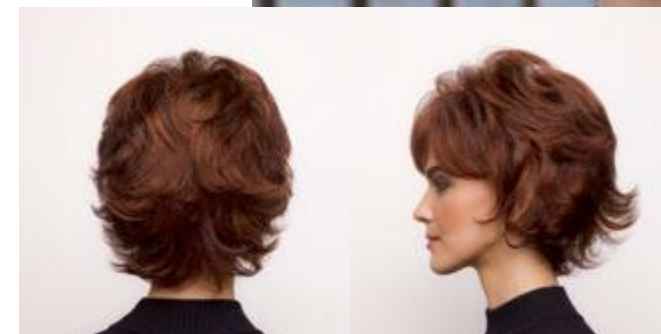

Colour Shown:
Strawberry Swirl

MACHINE WEFTED

SIERRA

SPECIFICATION

Cap Construction
Machine Wefted

Weight	Fringe	Crown	Nape
63g	5" (12.5cm)	3.5" (9cm)	3.5" (9cm)

AVAILABLE COLOURS

- Brunettes**
Dark Chocolate
Ginger Brown
Marble Brown
- Blondes**
Creamy Toffee
Frosti Blonde
Harvest Gold
Mochaccino
Spring Honey
Strawberry Swirl
- Reds:**
Chestnut*