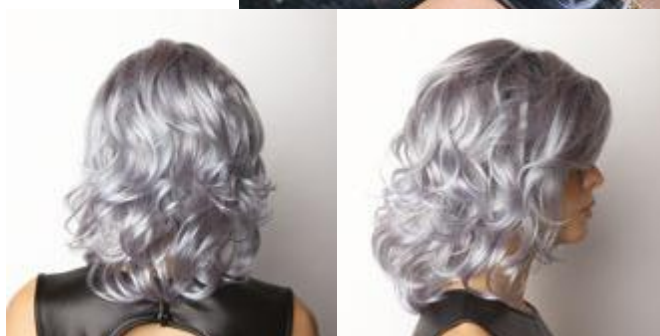

LACE PARTING, LACE FRONT

INDIA*

SPECIFICATION

Cap Construction
Lace Parting, Lace Front

Weight	Fringe	Crown	Nape
107g	10" (25.4cm)	10" (25.4cm)	9" (22.86cm)

AVAILABLE COLOURS

- Brunettes**
Dark Chocolate
- Blonds**
Ice Blonde
- LR Blondes**
Creamy Toffee-LR
- Melted Tones**
Melted Ocean
Melted Sunset
- Pastels**
Pastel Blue-R
Pastel Pink
- Hybrant Greys**
Smoky Grey-R
- Reds**
Rusty Red
- LR Reds**
Plumberry Jam LR