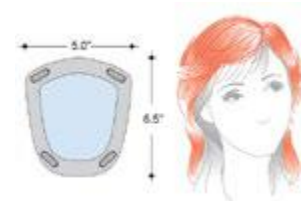

Colour Shown:
Ice Blonde

HAIR ENHANCERS/TOP PIECES

LONG TP

SPECIFICATION

Cap Construction
Machine Wefted

Weight 70g Hair Length 18" (45.5cm)

AVAILABLE COLOURS

- Brunettes**
Dark Chocolate
Espresso
Ginger Brown
Medium Brown
Maple Sugar*
- Hybrant Brunettes**
Coffee Latte-R
Iced Mocha-R
- LR Brunettes**
Marble Brown-LR
- Blondes**
Gold Blonde
Spring Honey
Harvest Gold*
- Hybrant Blondes**
Creamy Toffee-R
Nutmeg-R*
- LR Blondes**
Macadamia-LR
- Hybrant Reds**
Almond Spice-R