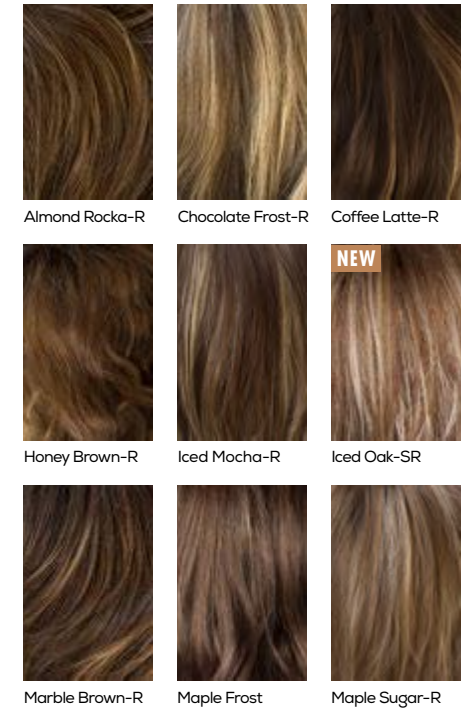

Colour Shown:
Iced Mocha-R

*Whilst stocks last

COLOUR CHART

Please note: Not all styles come in all colours, please refer to the individual style page for a list of available colours.

Hybrant Colours: have a 1-2cm soft dark root to give the natural appearance of hair growth.

LR (Long Rooted) Colours: have a darker longer root of approximately 4-5cm, giving an ombré effect.

BLONDES

HYBRANT BLONDES

PASTELS

LR BLONDES

MELTED TONES

GREYS

COLOUR REPRESENTATION

For a true representation of colour, using a colour swatch is always recommended

BRUNETTES

HYBRANT UNDERLIGHTS

Honeycomb Brown

HYBRANT BRUNETTES

LR BRUNETTES

HYBRANT REDS

HYBRANT GREYS

REDS

LR REDS

ACCESSORIES & AFTERCARE

RENE OF PARIS COLOUR SWATCH

This natural airbrush colour swatch lets you choose the perfect colour match. One colour ring contains all Rene of Paris colours.

COLLAPSIBLE WIG STAND