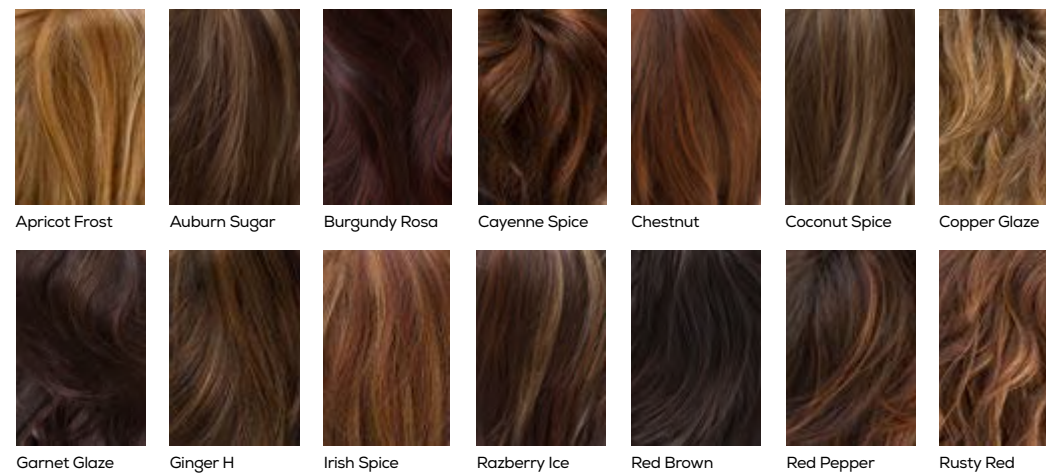

- Ginger Brown
- Medium Brown

Hybrant Blondes

- Creamy Toffee-R
- Nutmeg-F

Hybrant Brunettes

- Marble Brown-R

Greys

- Silverstone
- 60

Blondes

LR (Long Rooted) Colours: have a darker longer root of approximately 4-5cm, giving an ombré effect.

BLONDES

HYBRANT BLONDES

PASTELS

LR BLONDES

MELTED TONES

GREYS

COLOUR REPRESENTATION

For a true representation of colour, using a colour swatch is always recommended

BRUNETTES

HYBRANT UNDERLIGHTS

Honeycomb Brown

HYBRANT BRUNETTES

LR BRUNETTES

HYBRANT REDS

HYBRANT GREYS

REDS

LR REDS

ACCESSORIES & AFTERCARE

RENE OF PARIS COLOUR SWATCH

This natural airbrush colour swatch lets you choose the perfect colour match. One colour ring contains all Rene of Paris colours.

COLLAPSIBLE WIG STAND