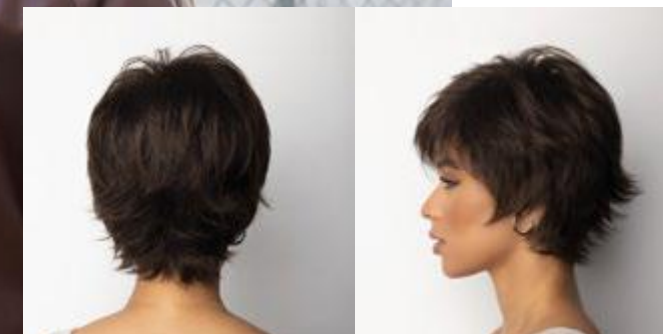

Colour Shown:
Dark Chocolate

LACE PARTING, LACE FRONT

COCO

SPECIFICATION

Cap Construction
Machine Wefted

Weight	Fringe	Crown	Nape
73g	4" (10cm)	5" (12.5cm)	2" (5cm)

AVAILABLE COLOURS

- Brunettes**
Coffee Latte
Dark Chocolate
Iced Mocha
Maple Sugar
Marble Brown
- Hybrant Brunettes**
Iced Mocha-R
Maple Sugar-R
- Blondes**
Creamy Blonde
Creamy Toffee
Frosti Blonde
Harvest Gold
Spring Honey
- Hybrant Blondes**
Creamy Toffee-R
Mochaccino-R
- Greys**
Silverstone
- Reds**
Auburn Sugar
Chestnut
- Hybrant Reds**
Auburn Sugar-R