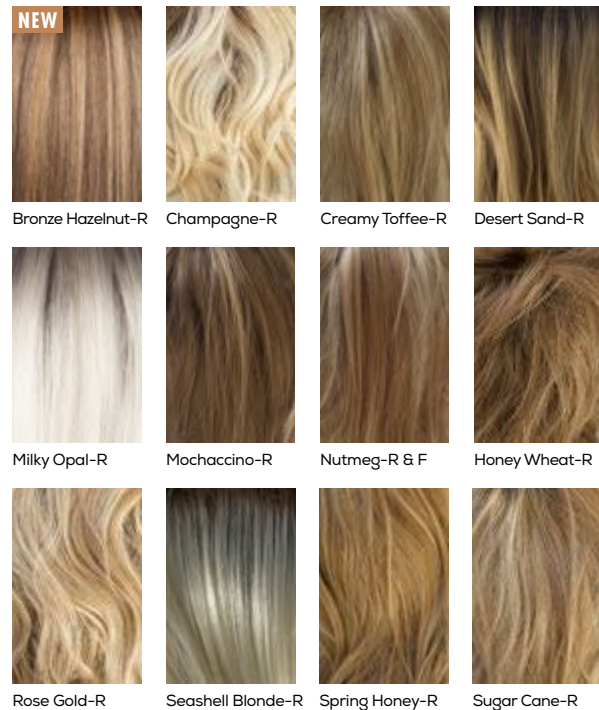

- Ginger Brown
- Medium Brown

Hybrant Blondes

- Creamy Toffee-R
- Nutmeg-F

Hybrant Brunettes

- Marble Brown-R

Greys

- Silverstone
- 60

Blondes

Colour Shown:
Iced Mocha-R

*Whilst stocks last

COLOUR CHART

Please note: Not all styles come in all colours, please refer to the individual style page for a list of available colours.

Hybrant Colours: have a 1-2cm soft dark root to give the natural appearance of hair growth.

LR (Long Rooted) Colours: have a darker longer root of approximately 4-5cm, giving an ombré effect.

BLONDES

HYBRANT BLONDES

PASTELS

LR BLONDES

MELTED TONES

GREYS

COLOUR REPRESENTATION

For a true representation of colour, using a colour swatch is always recommended

BRUNETTES

HYBRANT UNDERLIGHTS

Honeycomb Brown

HYBRANT BRUNETTES

LR BRUNETTES

HYBRANT REDS

HYBRANT GREYS