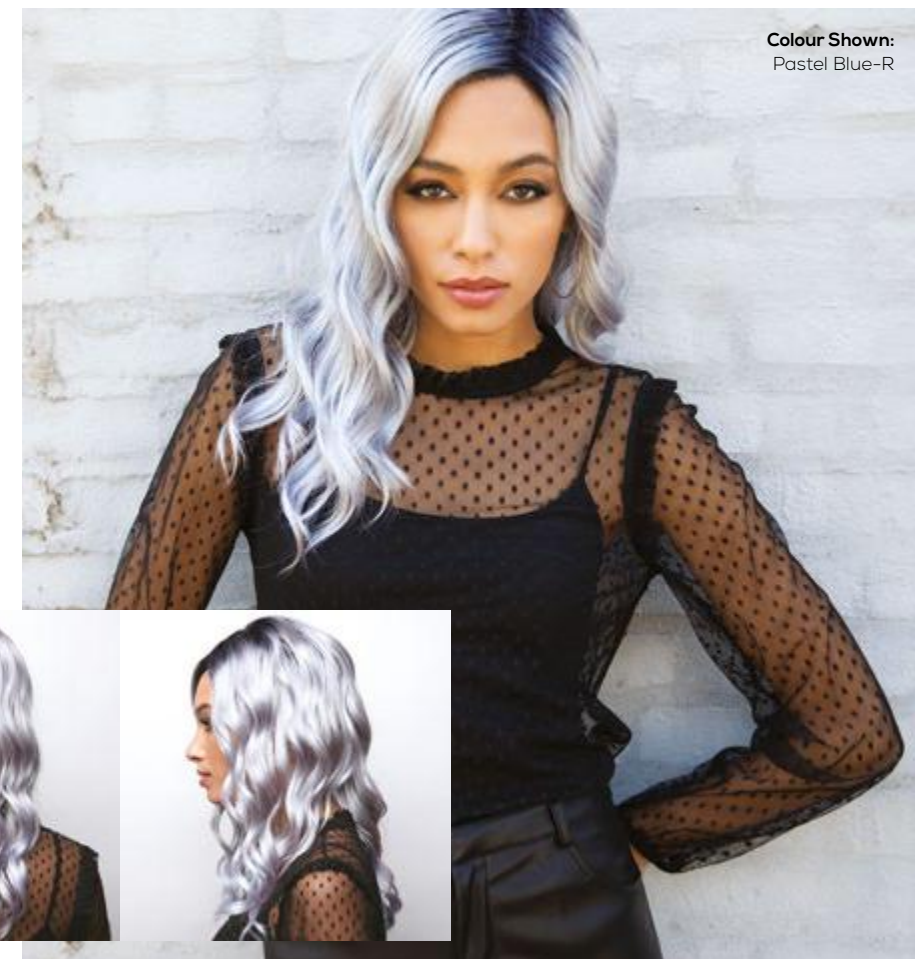

Colour Shown:
Pastel Blue-R

*Whilst stocks last