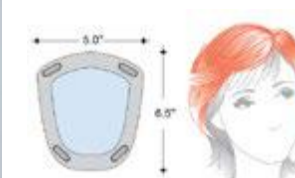

MACHINE WEFTED

WREN

SPECIFICATION

Cap Construction
Machine Wefted

Weight	Fringe	Crown	Nape
154.7g	4.25" (10.7cm)	15" (38.1cm)	17" (43.1cm)

AVAILABLE COLOURS

Brunettes

- Dark Chocolate
- Ginger Brown