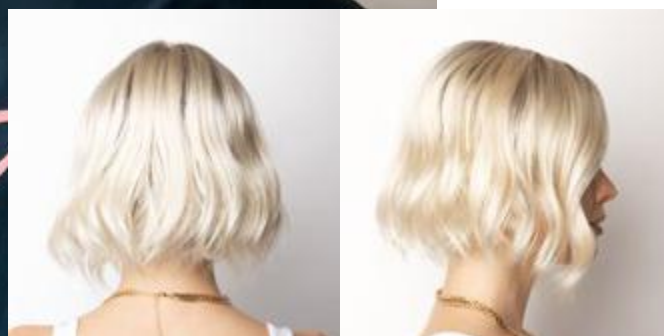

Colour Shown:
Pastel Pink

LACE PARTING, LACE FRONT

DAKOTA

SPECIFICATION

Cap Construction
Lace Parting, Lace Front

Weight	Fringe	Crown	Nape
114g	8" (20.3cm)	14" (35.6cm)	11" (28cm)

AVAILABLE COLOURS

- **Brunettes**
  Ginger Brown
  Mocha Brown
- **LR Brunettes**
  Marble Brown-LR
- **Blonds**
  Ice Blonde
- **Hybrant Blondes**
  Rose Gold-R
  Spring Honey-R
- **LR Blondes**
  Mochaccino-LR
- **Melted Tones**
  Melted Marshmallow
- **Pastels**
  Pastel Blue-R
  Pastel Pink
- **LR Reds**
  Plumberry Jam LR