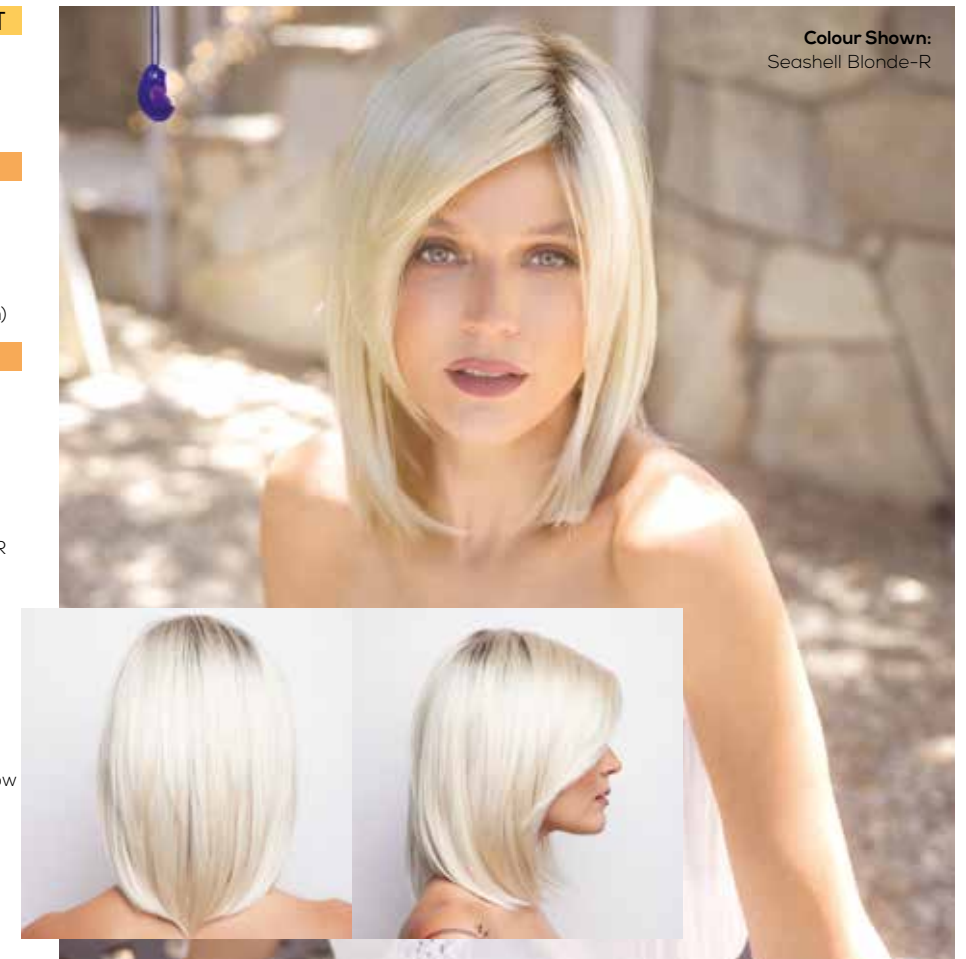

Colour Shown:
Deep Smokey Brown

LACE FRONT, LACE PART

ZANE

SPECIFICATION

Cap Construction
Lace Front + Lace Part

Weight	Fringe	Crown	Nape
113g	6.9" (17.5cm)	8.6" (22.5cm)	4.9" (12.5cm)

AVAILABLE COLOURS

- Brunettes**
Cappuccino
Coffee Latte
Dark Chocolate
Deep Smokey Brown
Espresso
Ginger Brown
Medium Brown
- Hybrant Brunettes**
Chocolate Frost-R
Desert Sand-R
Honey Brown-R
Iced Mocha-R
Marble Brown-R
Mochaccino-R
- LR Brunettes**
Kandy Brown-LR
Milk Tea-LR
- Blondes**
Creamy Blonde
Peach Gold
- Hybrant Blondes**
Champagne-R
Creamy Toffee-R
Seashell Blonde-R
Spring Honey-T
Sugar Cane-R
Rose Gold-R
- Reds**
Chestnut
Red Brown
- Melted Blends**
Melted Coconut
Melted Marshmallow
- Greys**
Moonstone
Silverstone
Simply White
- Hybrant Greys**
Silverstone-R*