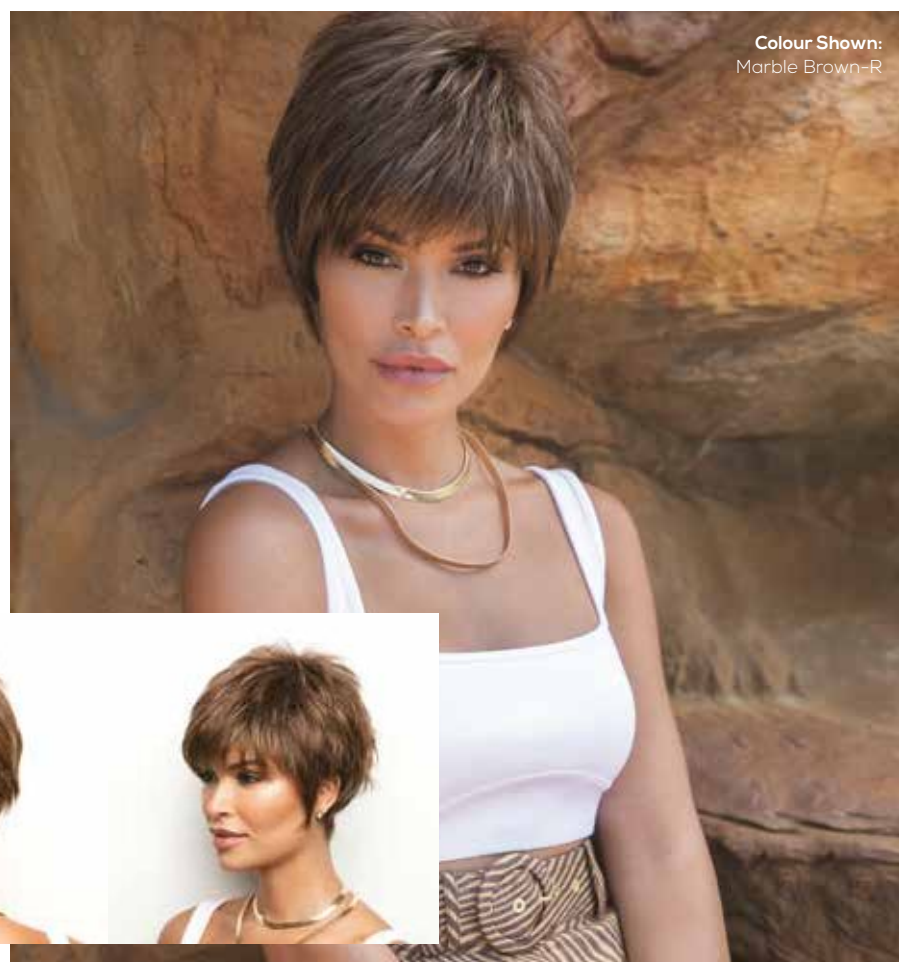

MACHINE WEFTED

BILLIE

SPECIFICATION

Cap Construction
Feather Light, Machine Wefted

Weight	Fringe	Crown	Nape
65.2g	3.5" (9cm)	3.5" (9cm)	1.4" (3.5cm)

AVAILABLE COLOURS

- Hybrant Brunettes**
Coffee Latte-R
Chocolate Frost-R
Marble Brown-R
Sugar cane-R*
- LR Reds**
Plumberry Jam-R
- Hybrant Pastels**
Illumina-R
Bubblegum-R
- Blondes**
Creamy Blonde*
- Hybrant Blondes**
Mochaccino-R
Champagne-R*
Spring Honey-R*
- Hybrant Reds**
Razberry Ice-R
- Greys**
Silverstone