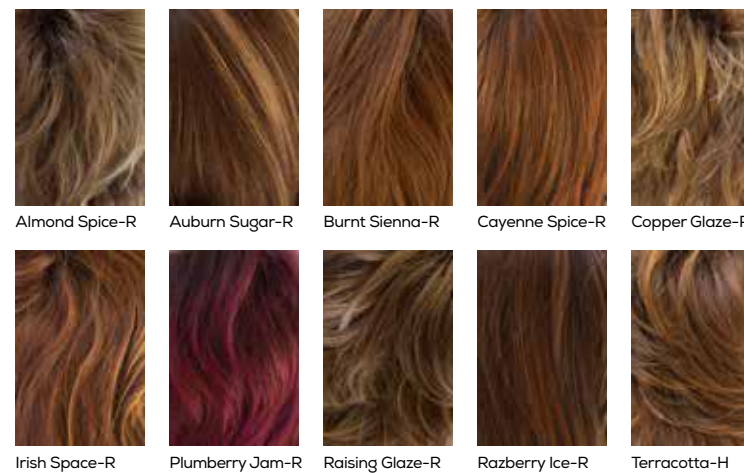

LR (Long Rooted) Colours: have a darker longer root of approximately 4-5cm, giving an ombre effect.

For a true representation of colour, using a colour swatch is always recommended.

BLONDES

GREYS

LR BLONDES

HYBRANT BLONDES

HYBRANT UNDERLIGHTS

HYBRANT GREYS

BRUNETTES

HYBRANT BRUNETTES

LR REDS

LR BRUNETTES

REDS

HYBRANT REDS

HYBRANT PASTELS

MELTED BLENDS

ACCESSORIES & AFTERCARE

RENE OF PARIS COLOUR SWATCH

This natural airbrush colour swatch lets you choose the perfect colour match. One colour ring contains all Rene of Paris colours.