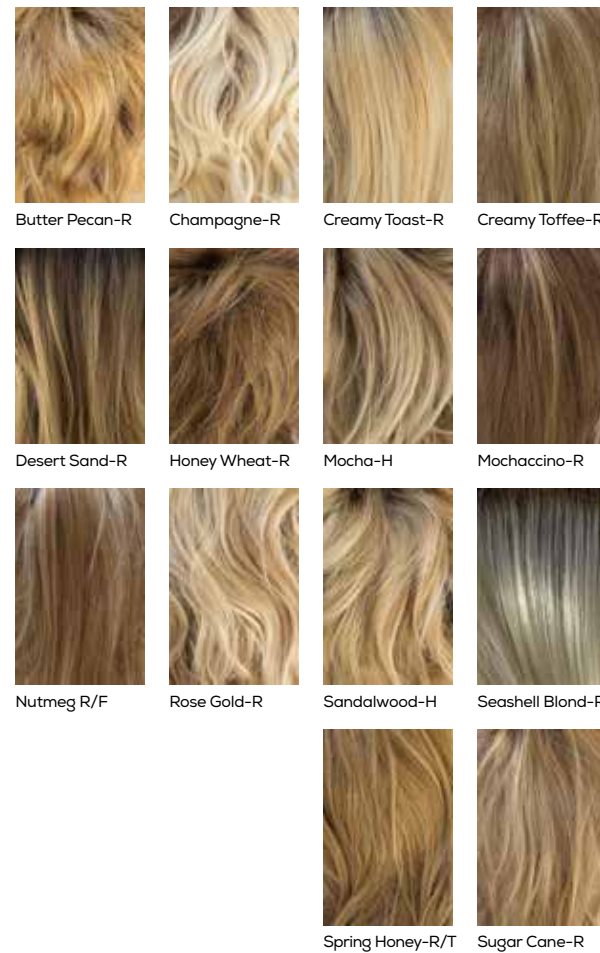

Colour Shown:
Nutmeg-F

COLOUR CHART

Please note: Not all styles come in all colours, please refer to the individual style page for a list of available colours.

Hybrant Colours: have a 1-2cm soft dark root to give the natural appearance of hair growth.

LR (Long Rooted) Colours: have a darker longer root of approximately 4-5cm, giving an ombre effect.

For a true representation of colour, using a colour swatch is always recommended.

BLONDES

GREYS

LR BLONDES

HYBRANT BLONDES

HYBRANT UNDERLIGHTS

HYBRANT GREYS

BRUNETTES

HYBRANT BRUNETTES

LR REDS

LR BRUNETTES

REDS

HYBRANT REDS

HYBRANT PASTELS

MELTED BLENDS

ACCESSORIES & AFTERCARE

RENE OF PARIS COLOUR SWATCH

This natural airbrush colour swatch lets you choose the perfect colour match. One colour ring contains all Rene of Paris colours.