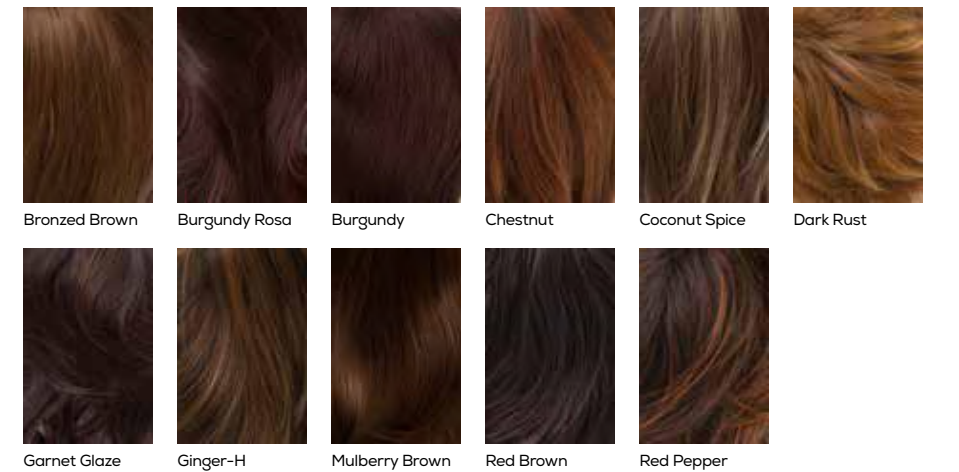

Colour Shown:
Nutmeg-F

COLOUR CHART

Please note: Not all styles come in all colours, please refer to the individual style page for a list of available colours.

Hybrant Colours: have a 1-2cm soft dark root to give the natural appearance of hair growth.

LR (Long Rooted) Colours: have a darker longer root of approximately 4-5cm, giving an ombre effect.

For a true representation of colour, using a colour swatch is always recommended.

BLONDES

GREYS

LR BLONDES

HYBRANT BLONDES

HYBRANT UNDERLIGHTS

HYBRANT GREYS

BRUNETTES

HYBRANT BRUNETTES

LR REDS

LR BRUNETTES

REDS

HYBRANT REDS

HYBRANT PASTELS

MELTED BLENDS

ACCESSORIES & AFTERCARE

RENE OF PARIS COLOUR SWATCH

This natural airbrush colour swatch lets you choose the perfect colour match. One colour ring contains all Rene of Paris colours.