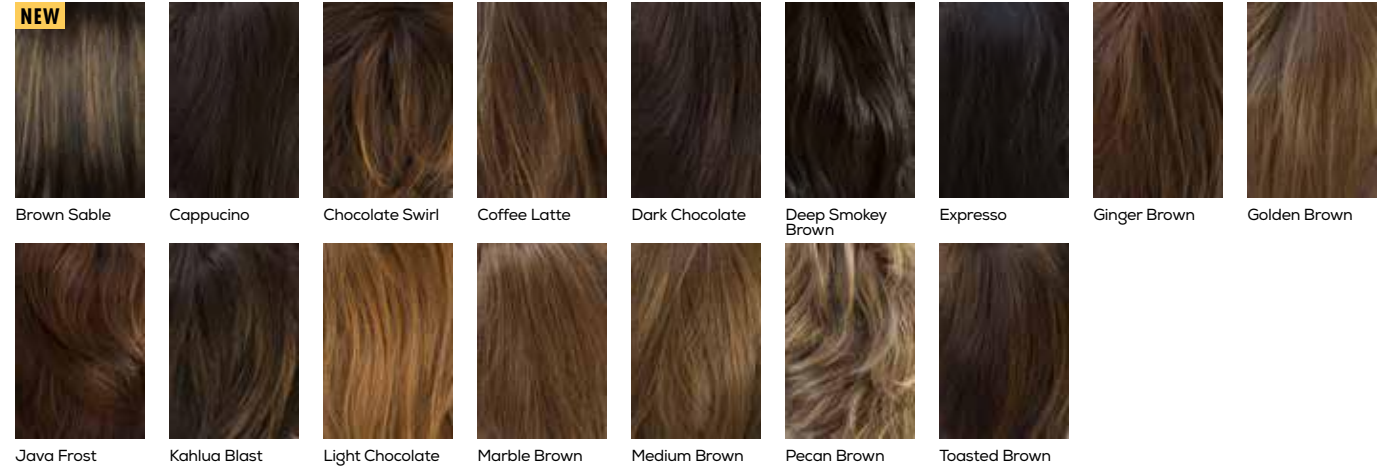

LR (Long Rooted) Colours: have a darker longer root of approximately 4-5cm, giving an ombre effect.

For a true representation of colour, using a colour swatch is always recommended.

BLONDES

GREYS

LR BLONDES

HYBRANT BLONDES

HYBRANT UNDERLIGHTS

HYBRANT GREYS

BRUNETTES

HYBRANT BRUNETTES

LR REDS

LR BRUNETTES

REDS

HYBRANT REDS

HYBRANT PASTELS

MELTED BLENDS

ACCESSORIES & AFTERCARE

RENE OF PARIS COLOUR SWATCH

This natural airbrush colour swatch lets you choose the perfect colour match. One colour ring contains all Rene of Paris colours.