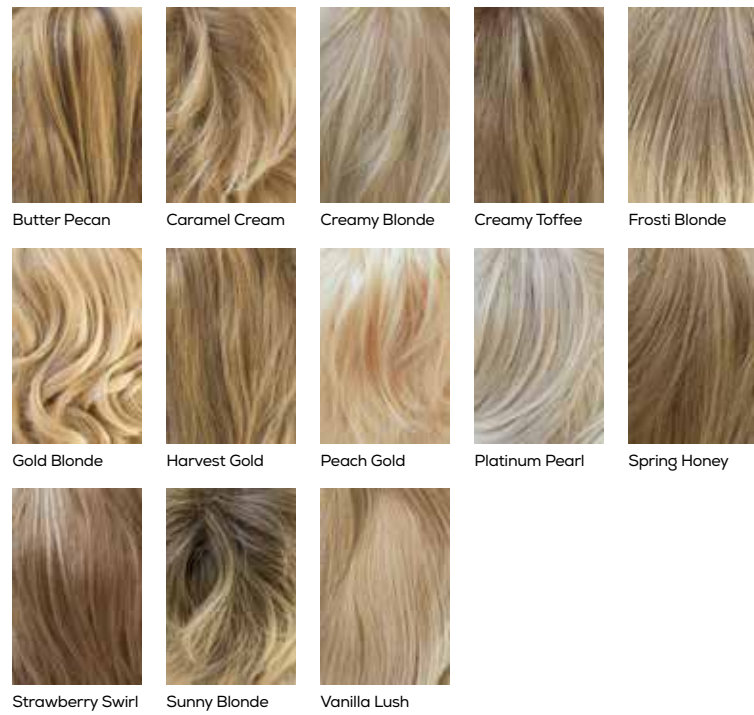

Colour Shown:
Nutmeg-F

COLOUR CHART

Please note: Not all styles come in all colours, please refer to the individual style page for a list of available colours.

Hybrant Colours: have a 1-2cm soft dark root to give the natural appearance of hair growth.

LR (Long Rooted) Colours: have a darker longer root of approximately 4-5cm, giving an ombre effect.

For a true representation of colour, using a colour swatch is always recommended.

BLONDES

GREYS

LR BLONDES

HYBRANT BLONDES

HYBRANT UNDERLIGHTS

HYBRANT GREYS

BRUNETTES

HYBRANT BRUNETTES

LR REDS

LR BRUNETTES

REDS