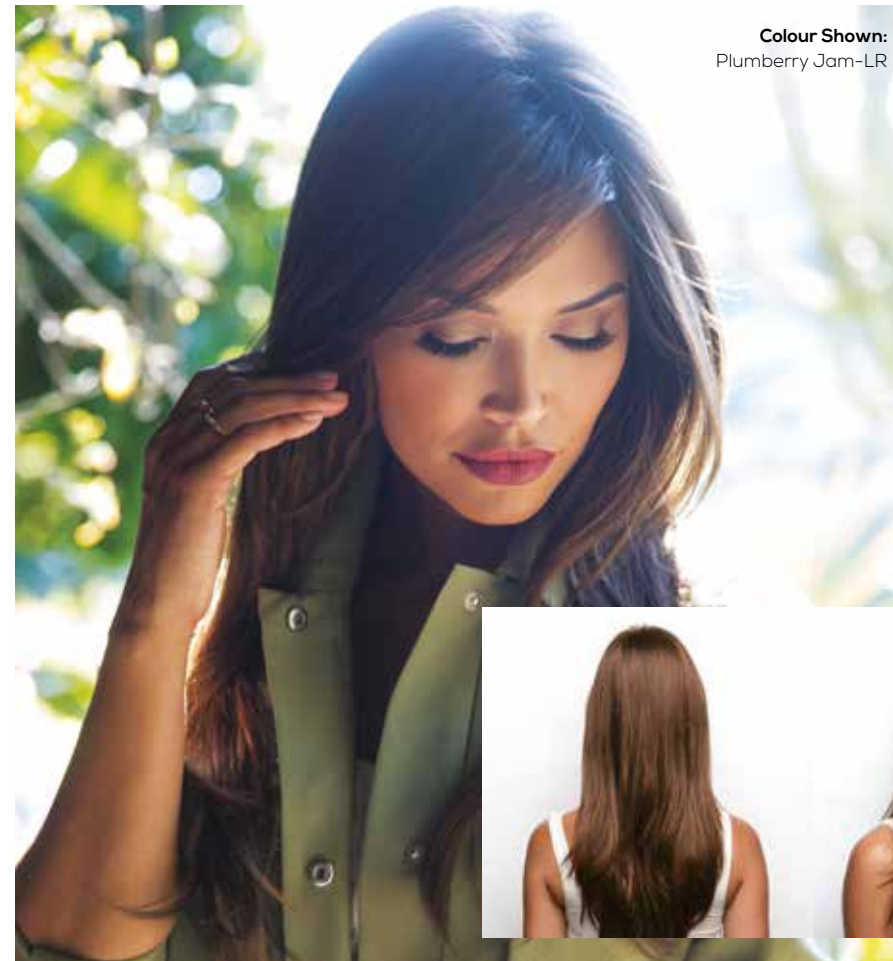

LARGE CAP

ANGELICA

SPECIFICATION

Cap Construction
Large Machine Wefted

Weight	Fringe	Crown	Nape
195.6g	7.3" (18.5cm)	16.1" (41cm)	16.1" (41cm)

AVAILABLE COLOURS

- | | |
|------------------------------------------------------|--------------------------------------------------------------------------|
| Brunettes
Toasted Brown
Dark Chocolate* | Hybrant Blondes:
Nutmeg-F
Creamy Toffee-R
Spring Honey-R |
| LR Brunettes:
Marble Brown-LR | LR Blondes:
Macadamia-LR |
| | Hybrant Underlights:
Cherrywood |
| | LR Reds:
Plumberry Jam-LR |
| | Hybrant Pastels:
Illumina-R* |